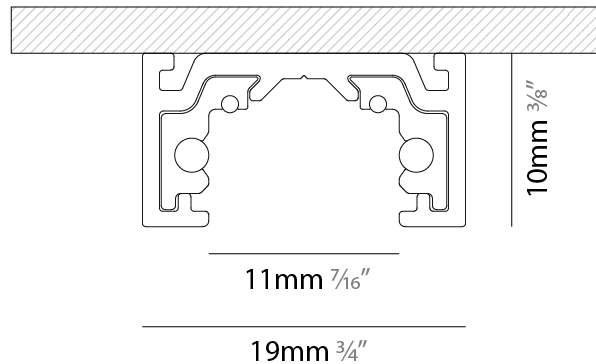

PROJECT	_____
TYPE	_____
SPECIFIER	_____
QUANTITY	_____
DATE	_____

MINIMAL TRACK SURFACE

A3MINTRK-SUR-SYS

base number

1. To build a product code in our configurator select the specify button on the base model # product page
2. To build a manual product code on this datasheet choose from the options listed below in blue font and add the suffix to the base model #

GENERAL

Series: Minimal Track _____
Brand: Prolicht _____
Division: Architectural _____
Mounting Type: Surface _____
Mounting Location: Ceiling _____
Subcategory: Profile _____

PHYSICAL

Fixture Finish: SSR / BKV / CWI / CRY / HAB / UFT / ITA / RUA / FTG / MYG / LOD / PUS / FRO / FUP / KIA / POP / BLS / SPG / MEY / GOH / GUM / CHC / COM / ABZ / JAG / OBR / MOS / ROR _____
Fixture Material: Anodized Aluminum _____

ELECTRICAL

Lamp Type: LED (Zhaga Standard) _____
Dimming: Non-Dimmable _____
Driver Included: No _____
Driver Location: Remote _____
Driver Type: Constant Voltage - Universal _____
Driver Class: Class 2 _____
Input Voltage (V): 120 - 277 _____
Output Voltage (V): 48 _____
Upon Request: DALI dimming _____

LED

Lamp Life (hrs): 50000 _____

OPTICAL

RATINGS AND CERTIFICATIONS

Certified By: Certified for North American Standards _____
IP rating: IP20 _____